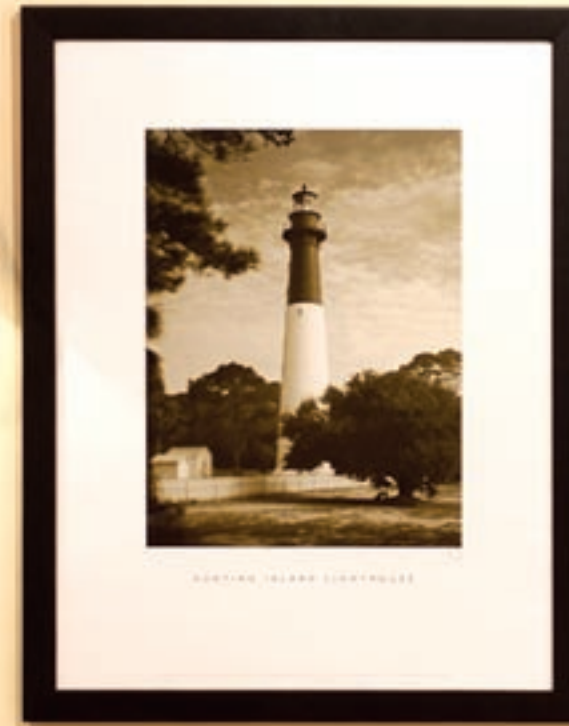

Classic Lighthouse Photography