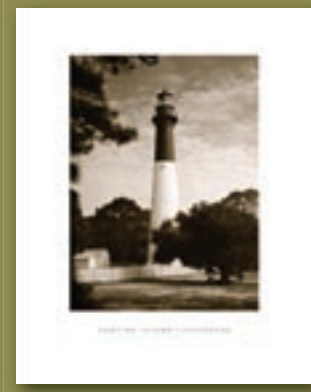

Hunting Island, 8 x 10 Print