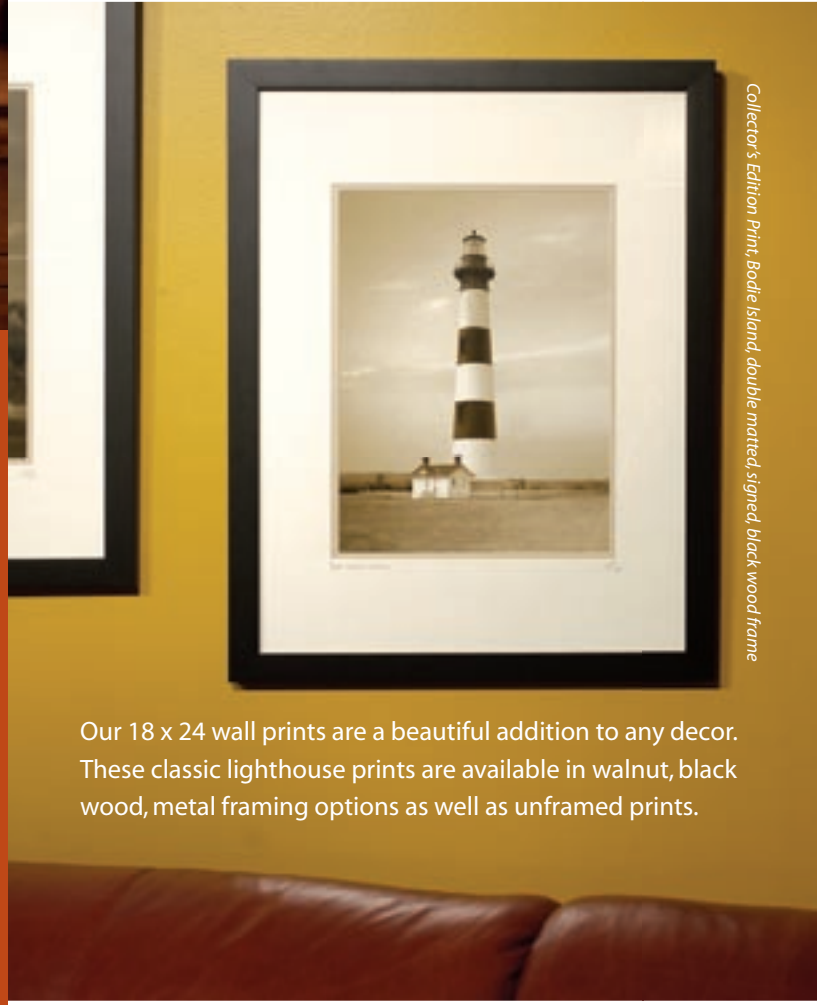

8 x 10 Lighthouse Prints

Lighthouse Collections

Collector's Edition Print, Cape Hatteras, double matted, signed, walnut frame

Introducing our newest addition, the Collector's Edition framed print! This classic print includes the lighthouse of your choice, double matted and signed. Available in all 18 x 24 framing options.

Ocracoke Island Print, metal frame

Collector's Edition Print, Bodie Island, double matted, signed, black wood frame

Our 18 x 24 wall prints are a beautiful addition to any decor. These classic lighthouse prints are available in walnut, black wood, metal framing options as well as unframed prints.