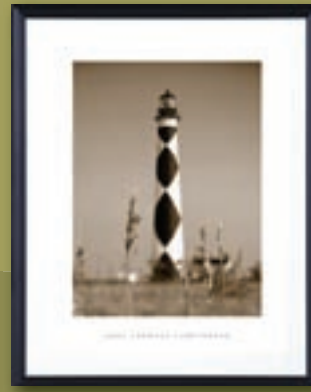

Cape Lookout, 8 x 10 Print
Black metal frame